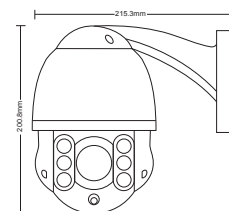

For More Detail Please Visit Website www.q-see.com.hk

QH46S

New

- Indoor/Outdoor 1080P Resolution 4 in 1 HD Analog PTZ Camera
- 4 IN 1 HD Analog(AHD, TVI, CVI,CVBS) video output; 10x optical zoom
- Max.25/30fps@1080p resolution
- DWDR, Day/Night, DNR ,Auto iris, Auto focus, AWB, AGC,BLC
- Max 200°/s pan & 150°tilt speed; 360° endless rotation
- Up to 128 presets, 4 auto scan, 4 tour, 4 pattern
- Built-in 6 pcs New Array IR LEDs up to 60m