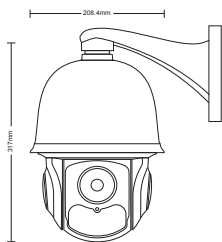

For More Detail Please Visit Website www.q-see.com.hk

QTN8064Z

New

- 2 Megapixels Network IR PTZ Camera, 20x optical zoom
- 1 / 3" Progressive scan CMOS Sensor
- HD network video output : 1920 x 1080@25 / 30fps
- H.264 image compression format
- 4.7~94mm optical Zoom lens with IR Cut,100m IR Night Vision
- IP66 ingress protection; TVS 6KV lightning protection, surge protection