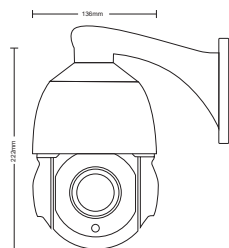

For More Detail Please Visit Website www.q-see.com.hk

QTN8065Z

New

- 3 Megapixels Network IR PTZ Camera, 16x optical zoom
- 1 / 2.8" Progressive Scan CMOS Sensor
- HD network video output: 2048 x 1536 @30fps
- H.265 and H.264 image compression format
- 5.5 ~ 88mm optical Zoom lens with IR Cut,150ft night vision
- IP66 ingress protection; TVS 6KV lightning protection, surge protection