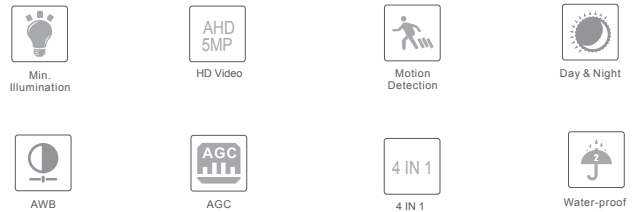

- High Definition AHD 5.0 Megapixel Sensor (5510+FH8538M) 36PCS IR LED, 30Meter IR Distance
- 3.6mm Megapixel fixed lens
- HD AHD video output, no delay, lossless, long distance transmission
- Reach 500 meters coaxial cable real-time transmission