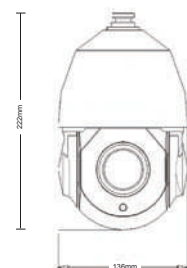

For More Detail Please Visit Website www.q-see.com.hk

QH47MS

New

- Indoor/Outdoor 1080P Resolution 3 in 1 HD Analog PTZ Camera
- 3 IN 1 HD Analog(AHD, TVI, CVBS) video output; 20X optical zoom
- Max.25/30fps@1080p resolution
- DWDR, Day/Night, DNR , Auto iris, Auto focus, AWB, AGC,BLC
- Max 200°/s pan & 150°tilt speed; 360° endless rotation
- Up to 128 Presets, 4 Auto Scan, 4 Tour, 4 Pattern
- Built-in 6 pc New Array IR LEDs up to 60m